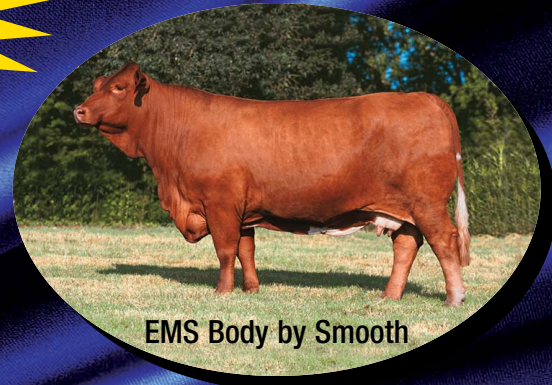

The Duchess

EMS Color Me Sugar

**Featuring 30 Herd Sire  
Prospects from the  
2012 Emmons Ranch  
Bull Factory**

Jezabelle

EMS Body by Smooth

**DEMAND THE BRAND**

Breeding BBU Beefmasters  
since 1975

Show Heifer Prospects Available